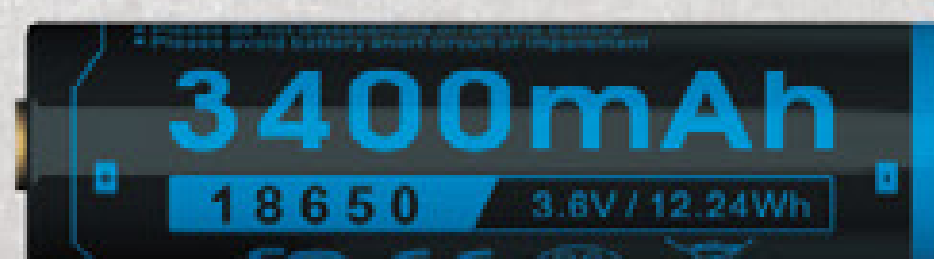

Equipped with 1 * 18650 rechargeable lithium battery.